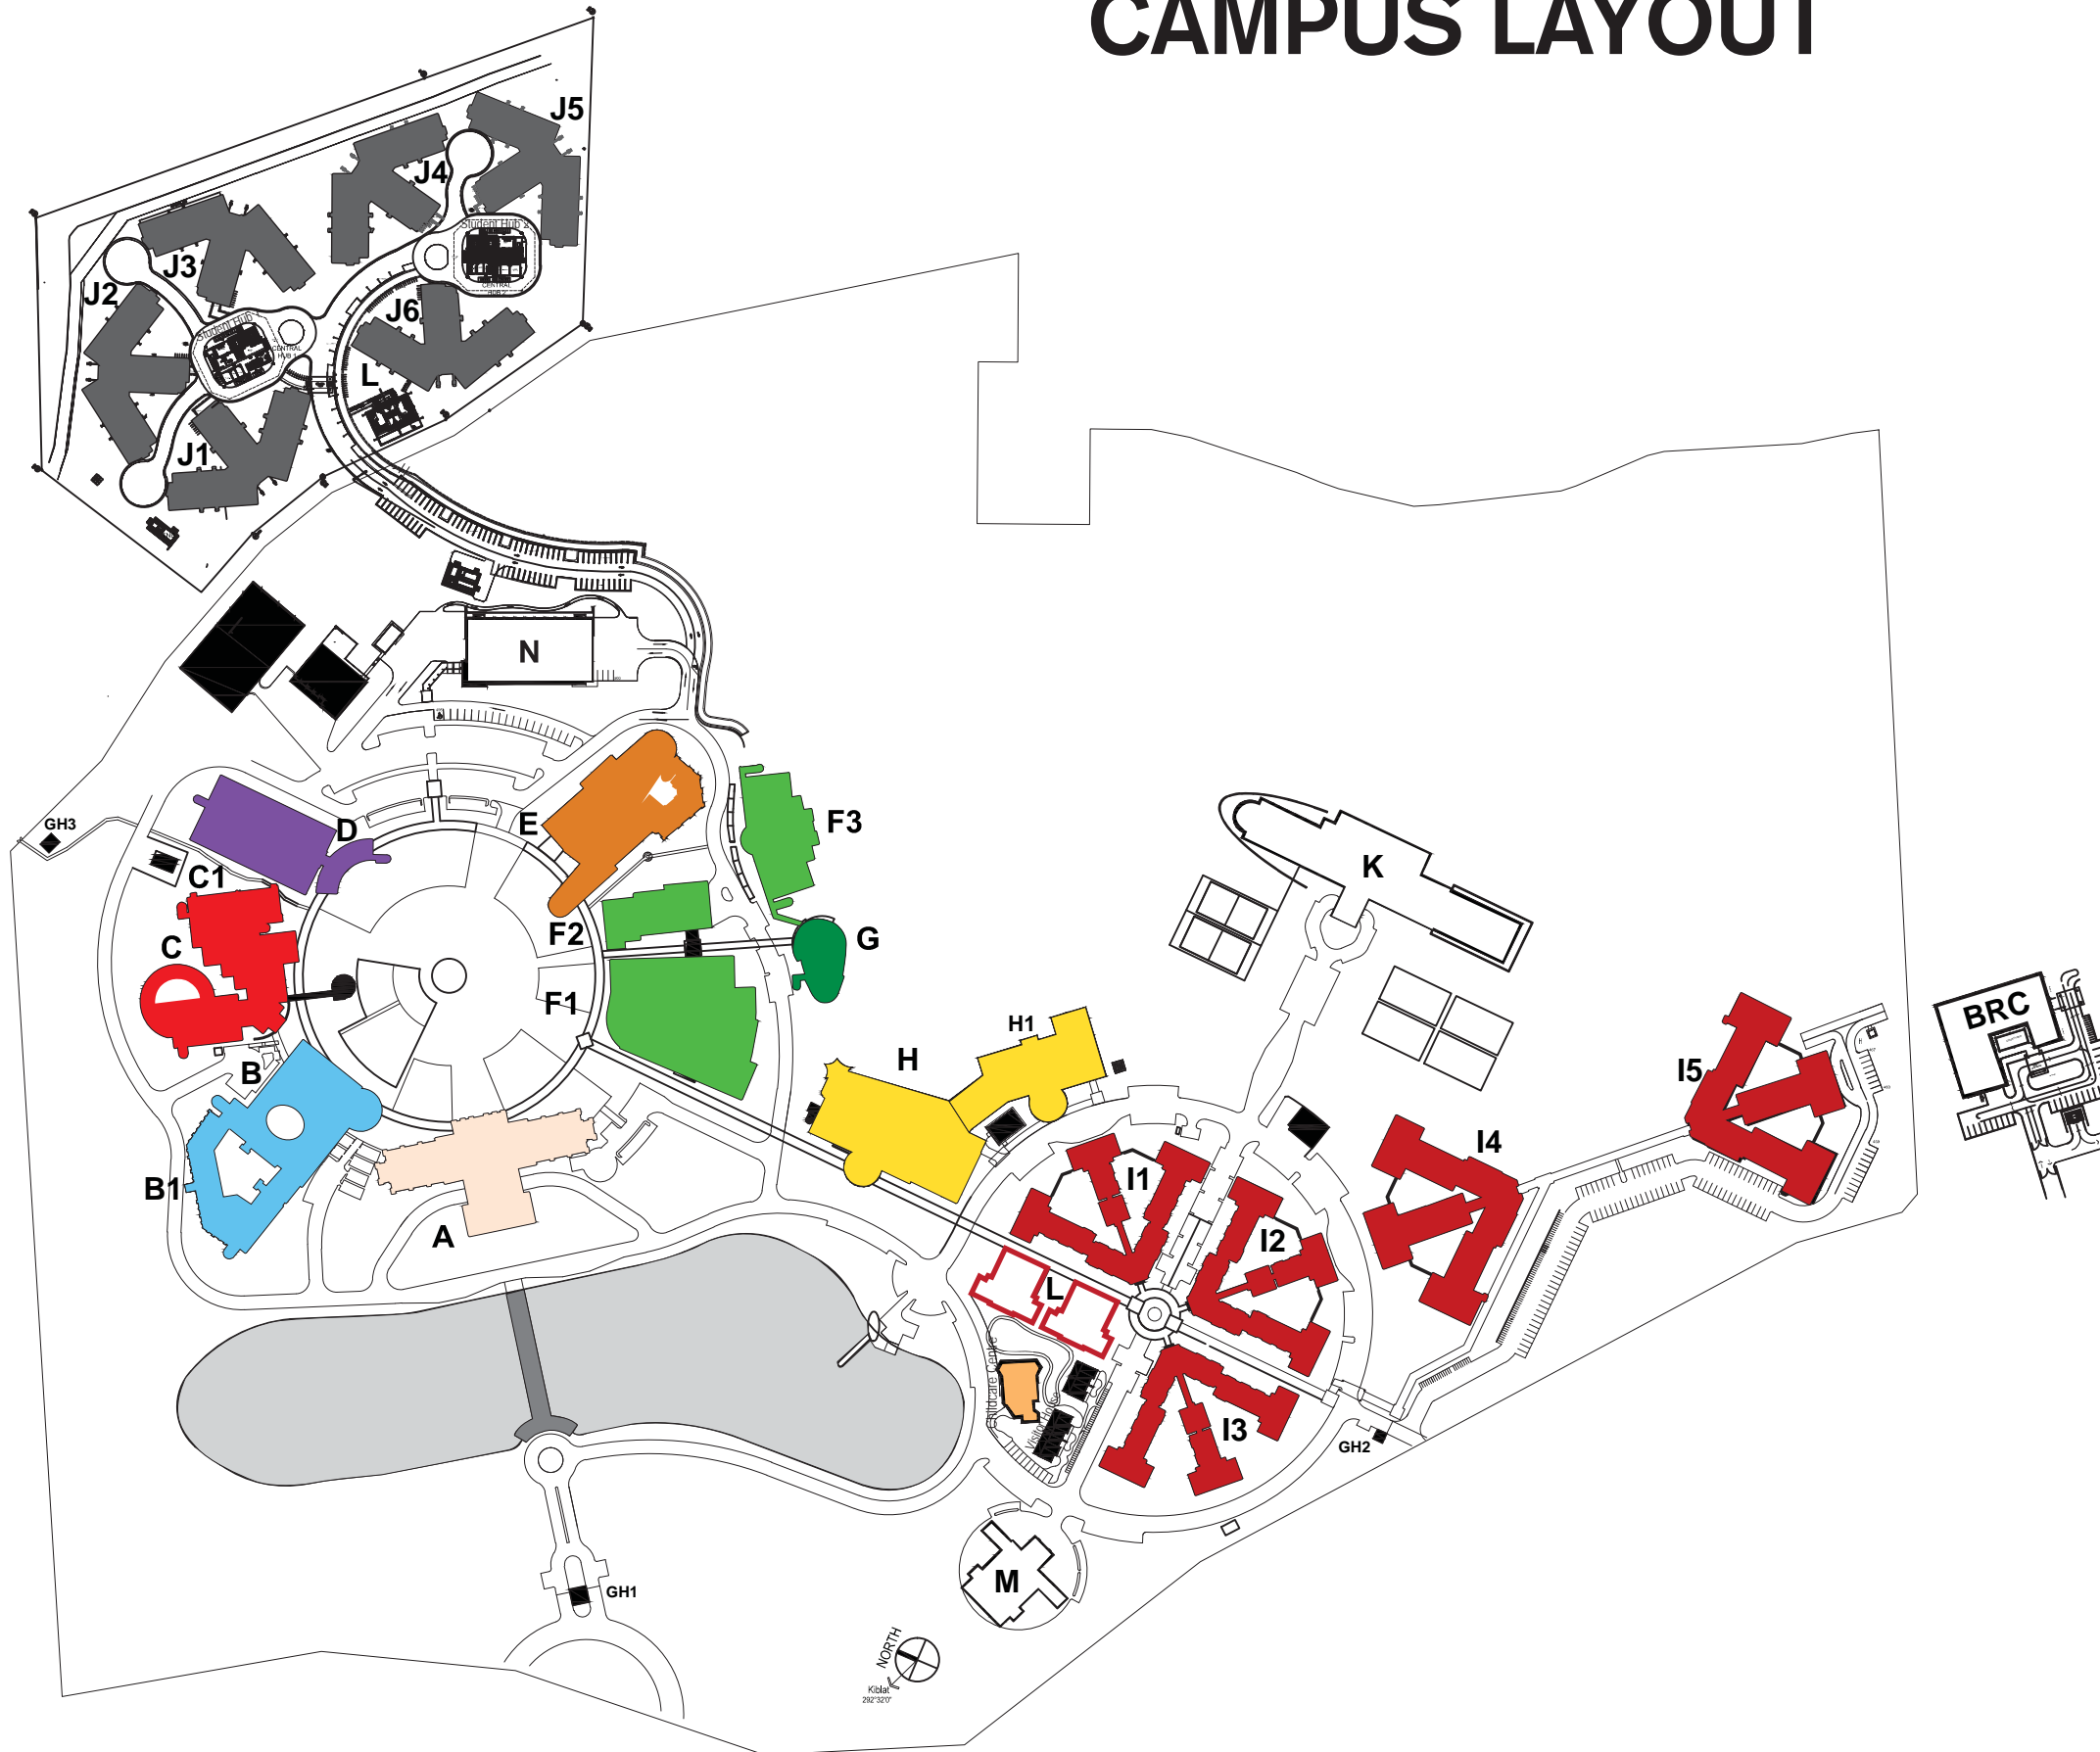

CAMPUS LAYOUT

The University of
Nottingham

UNITED KINGDOM • CHINA • MALAYSIA

LEGENDS

BLOCK A	- CENTRAL ADMINISTRATION
BLOCK B & B1	- FACULTY OF SCIENCE & FACULTY OF ENGINEERING
BLOCK C & C1	- FACULTY OF ENGINEERING & FACULTY OF SCIENCE
BLOCK D	- FACULTY OF ENGINEERING
BLOCK E	- FACULTY OF ARTS & SOCIAL SCIENCES
BLOCK F1	- CENTRAL TEACHING 1
BLOCK F2	- INFORMATION SERVICES - IT SUPPORT
BLOCK F3	- CENTRAL TEACHING 2
BLOCK G	- LIBRARY
BLOCK H & H1	- STUDENT ASSOCIATION (THE PROFESSOR DATUK SIR COLIN CAMPBELL BUILDING)
BLOCK I1	- TIOMAN HALL
BLOCK I2	- LANGKAWI HALL
BLOCK I3	- REDANG HALL
BLOCK I4	- PANGKOR HALL
BLOCK I5	- KAPAS HALL
BLOCK J1	- SIPADAN HALL
BLOCK J2	- MABUL HALL
BLOCK J3	- LANKAYAN HALL
BLOCK J4	- RAWA HALL
BLOCK J5	- GEMIA HALL
BLOCK J6	- PERHENTIAN HALL
	- STUDENT HUB 1
	- STUDENT HUB 2
BLOCK K	- SPORTS COMPLEX (THE Y.M. TENGGU TAN SRI DATO' SERI AHMAD RITHAUDDEEN)
BLOCK L	- WARDEN HOUSE
	- VISITOR HOUSE
	- CHILDCARE CENTRE
BLOCK M	- ISLAMIC CENTRE
BLOCK N	- ENGINEERING RESEARCH BUILDING
GH 1	- GUARD HOUSE 1
GH 2	- GUARD HOUSE 2
GH 3	- GUARD HOUSE 3
BRC	- AAR-UNMC BIOTECHNOLOGY RESEARCH CENTRE