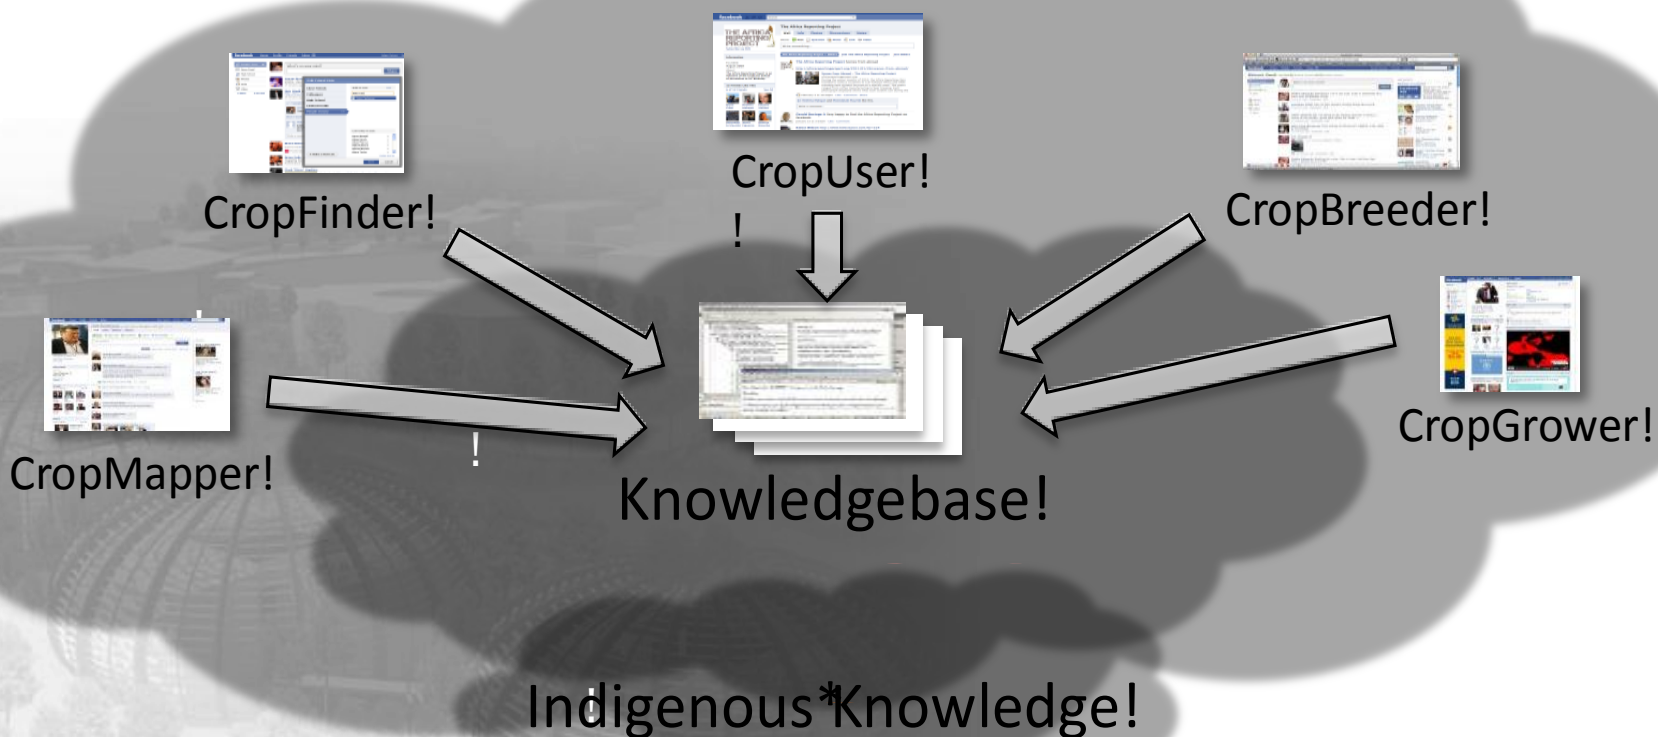

The CropBase Platform

9th December 2012

An ever-evolving knowledge-base and social network to support underutilised crops and facilitate uptake pathways across the Research-Value-Chain

Ben Phear

The Problem

1 of 3

- **Lack of access to integrated, credible, and multidisciplinary knowledge is a major limitation to research, development, and end use of underutilised crops**

The Problem

2 of 3

- **There exist many underutilised crops with fragmented knowledge systems and a lack of quantitative evidence**

Our Solution:

The CropBase Platform

Our Solution

The CropBase Platform

- **CropBase will provide an ever-evolving knowledge base to support underutilised crops and facilitate uptake pathways for specific crops across the Research-Value-Chain (RVC)**
- **To achieve this it will:**
 - Collate, evaluate, and disseminate applicable information to each sub-community using digital tools
 - *CropFinder, CropMapper, CropBreeder, CropGrower, CropPredictor, and CropUser*

Our Solution

The CropBase Platform

- **The sharing of relevant information between sub-communities across disciplinary and geographical boundaries in technical and non-technical language**
 - Bi-directional transfer of information between sub-communities
- **The development and testing of an open-source integrated data and knowledge system**
 - supporting and linking CFFRC programmes
 - building new partnerships
 - underpinning national and regional initiatives