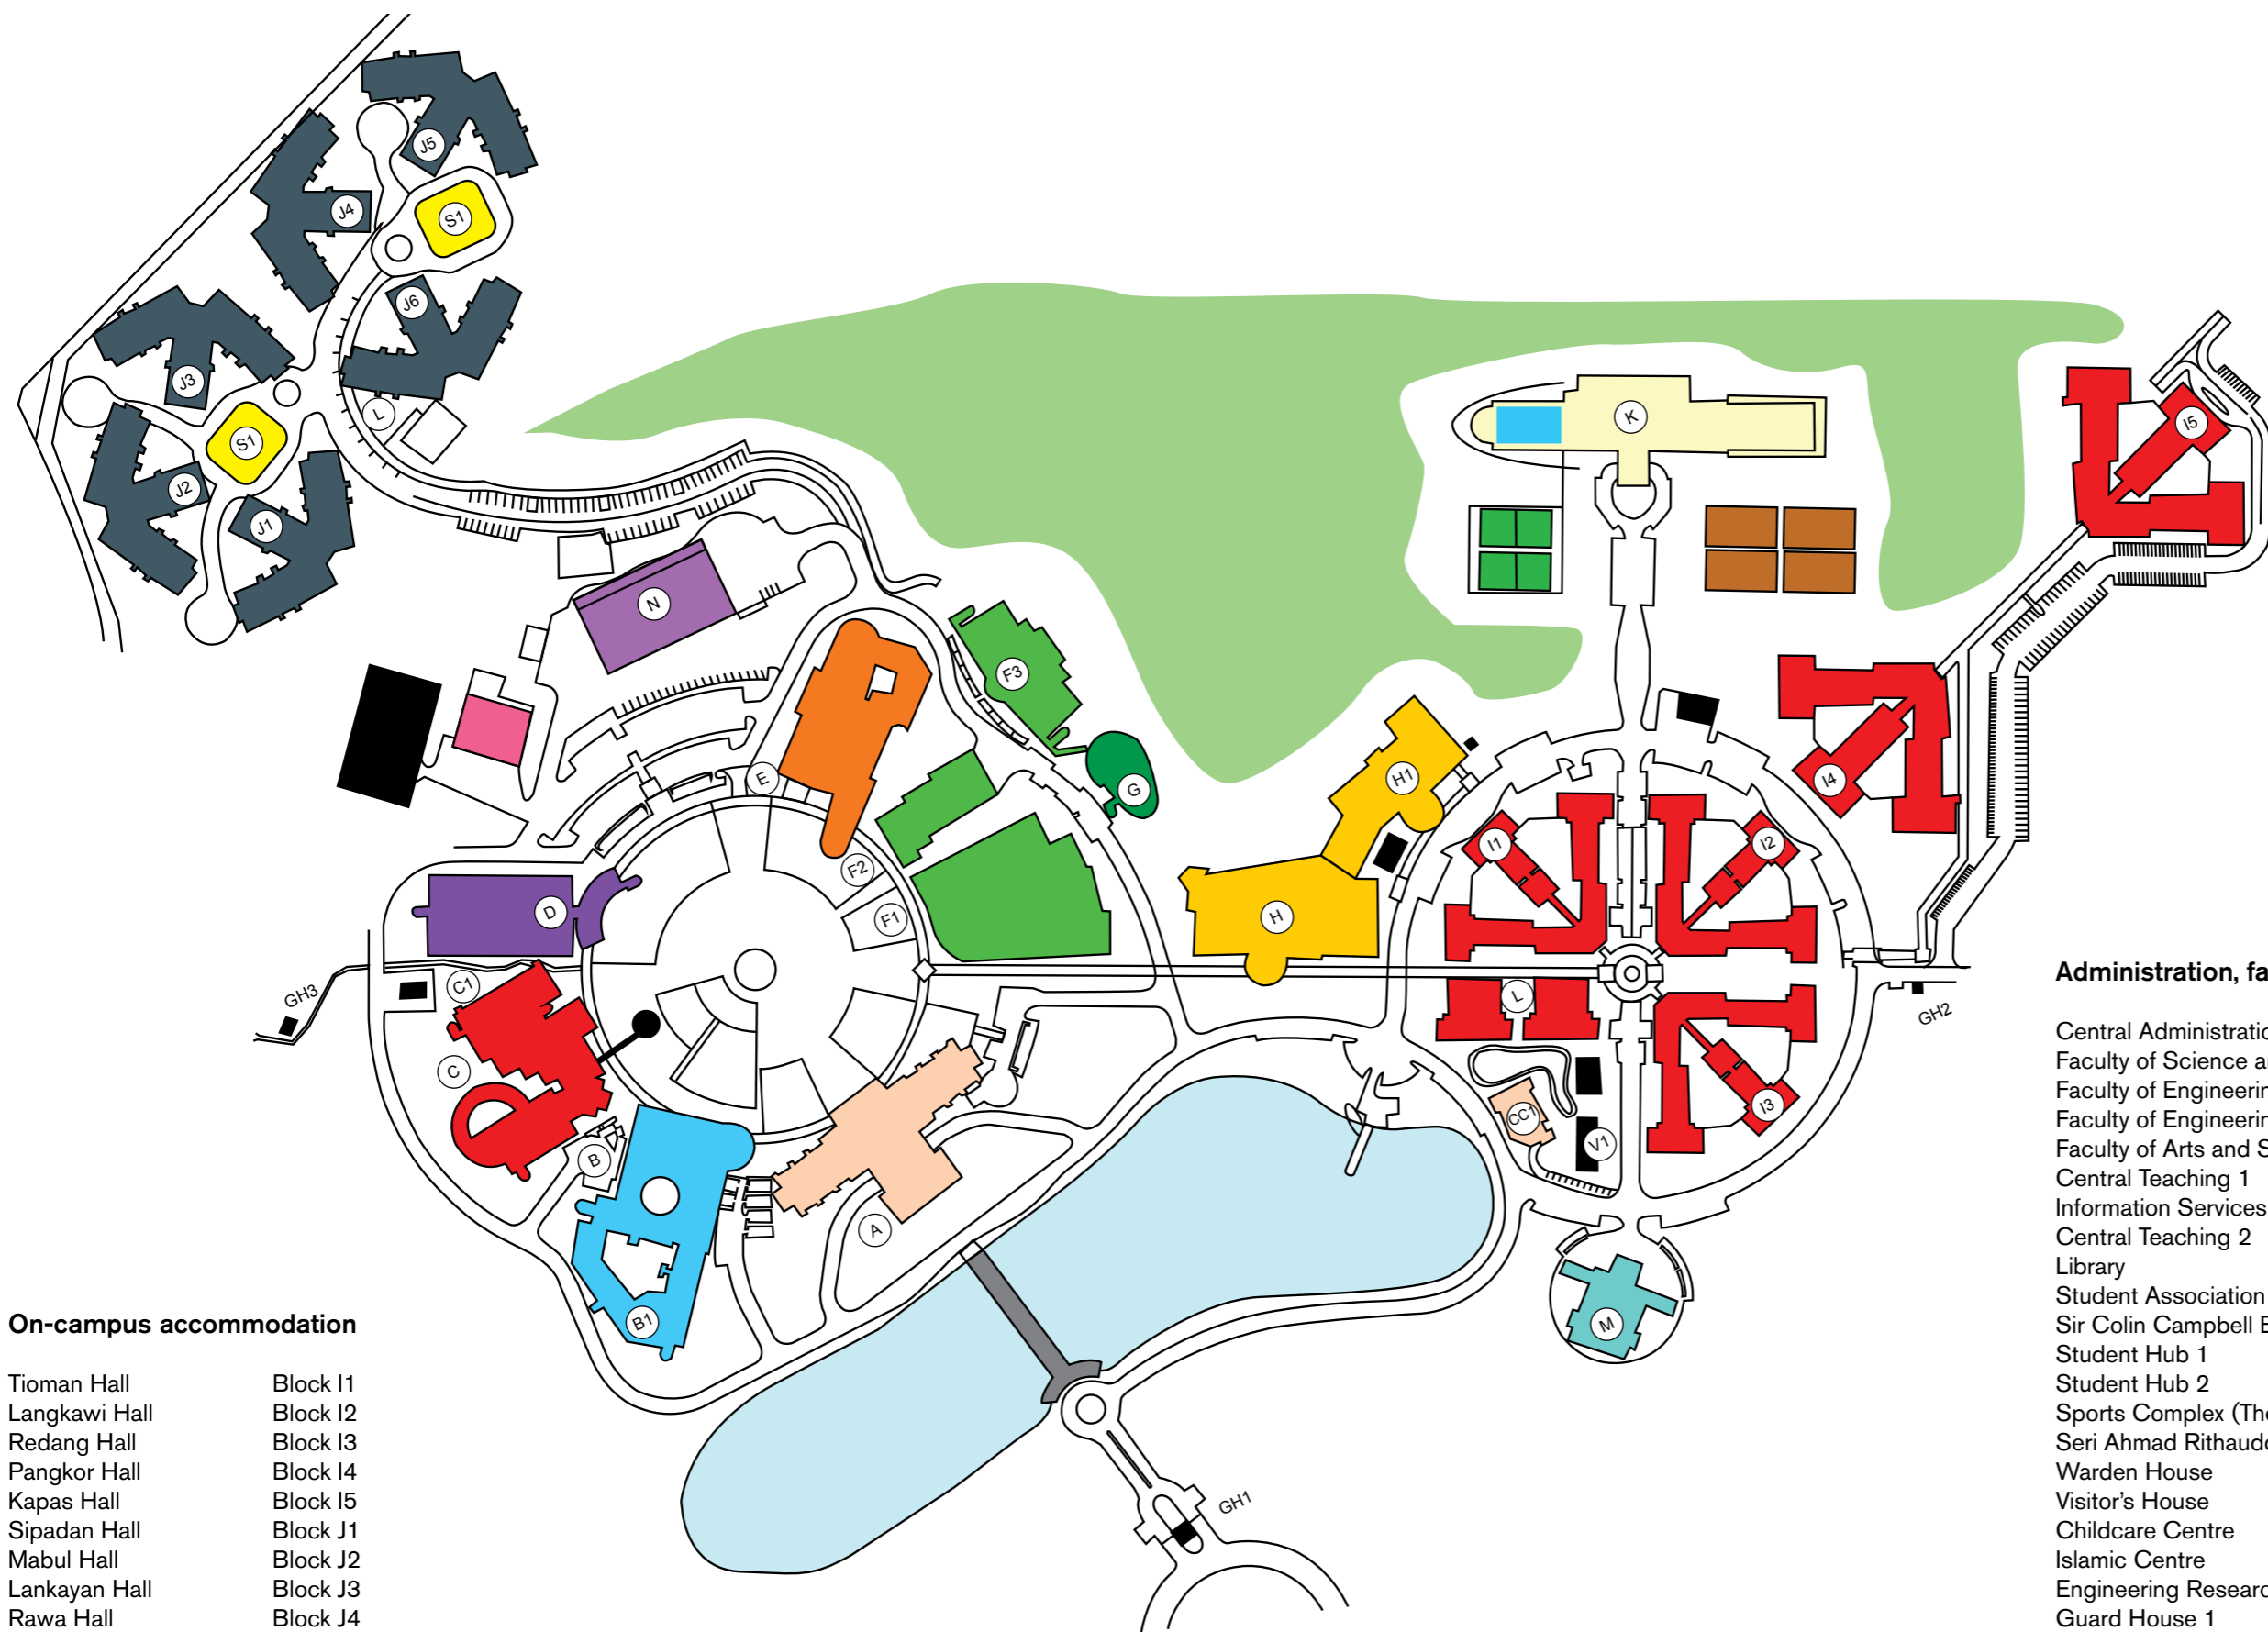

Campus map

The University of
Nottingham

UNITED KINGDOM · CHINA · MALAYSIA

On-campus accommodation

Tioman Hall	Block I1
Langkawi Hall	Block I2
Redang Hall	Block I3
Pangkor Hall	Block I4
Kapas Hall	Block I5
Sipadan Hall	Block J1
Mabul Hall	Block J2
Lankayan Hall	Block J3
Rawa Hall	Block J4
Gemia Hall	Block J5
Perhentian Hall	Block J6

Administration, facilities and teaching

Central Administration	Block A
Faculty of Science and Faculty of Engineering	Block B and B1
Faculty of Engineering and Faculty of Science	Block C and C1
Faculty of Engineering	Block D
Faculty of Arts and Social Sciences	Block E
Central Teaching 1	Block F1
Information Services – IT Support	Block F2
Central Teaching 2	Block F3
Library	Block G
Student Association (The Professor Datuk Sir Colin Campbell Building)	Block H and H1
Student Hub 1	S1
Student Hub 2	S2
Sports Complex (The Y.M. Tengku Tan Sri Dato' Seri Ahmad Rithauddeen)	Block K
Warden House	Block L
Visitor's House	V1
Childcare Centre	CC1
Islamic Centre	Block M
Engineering Research Building	Block N
Guard House 1	Block GH1
Guard House 2	Block GH2
Guard House 3	Block GH3