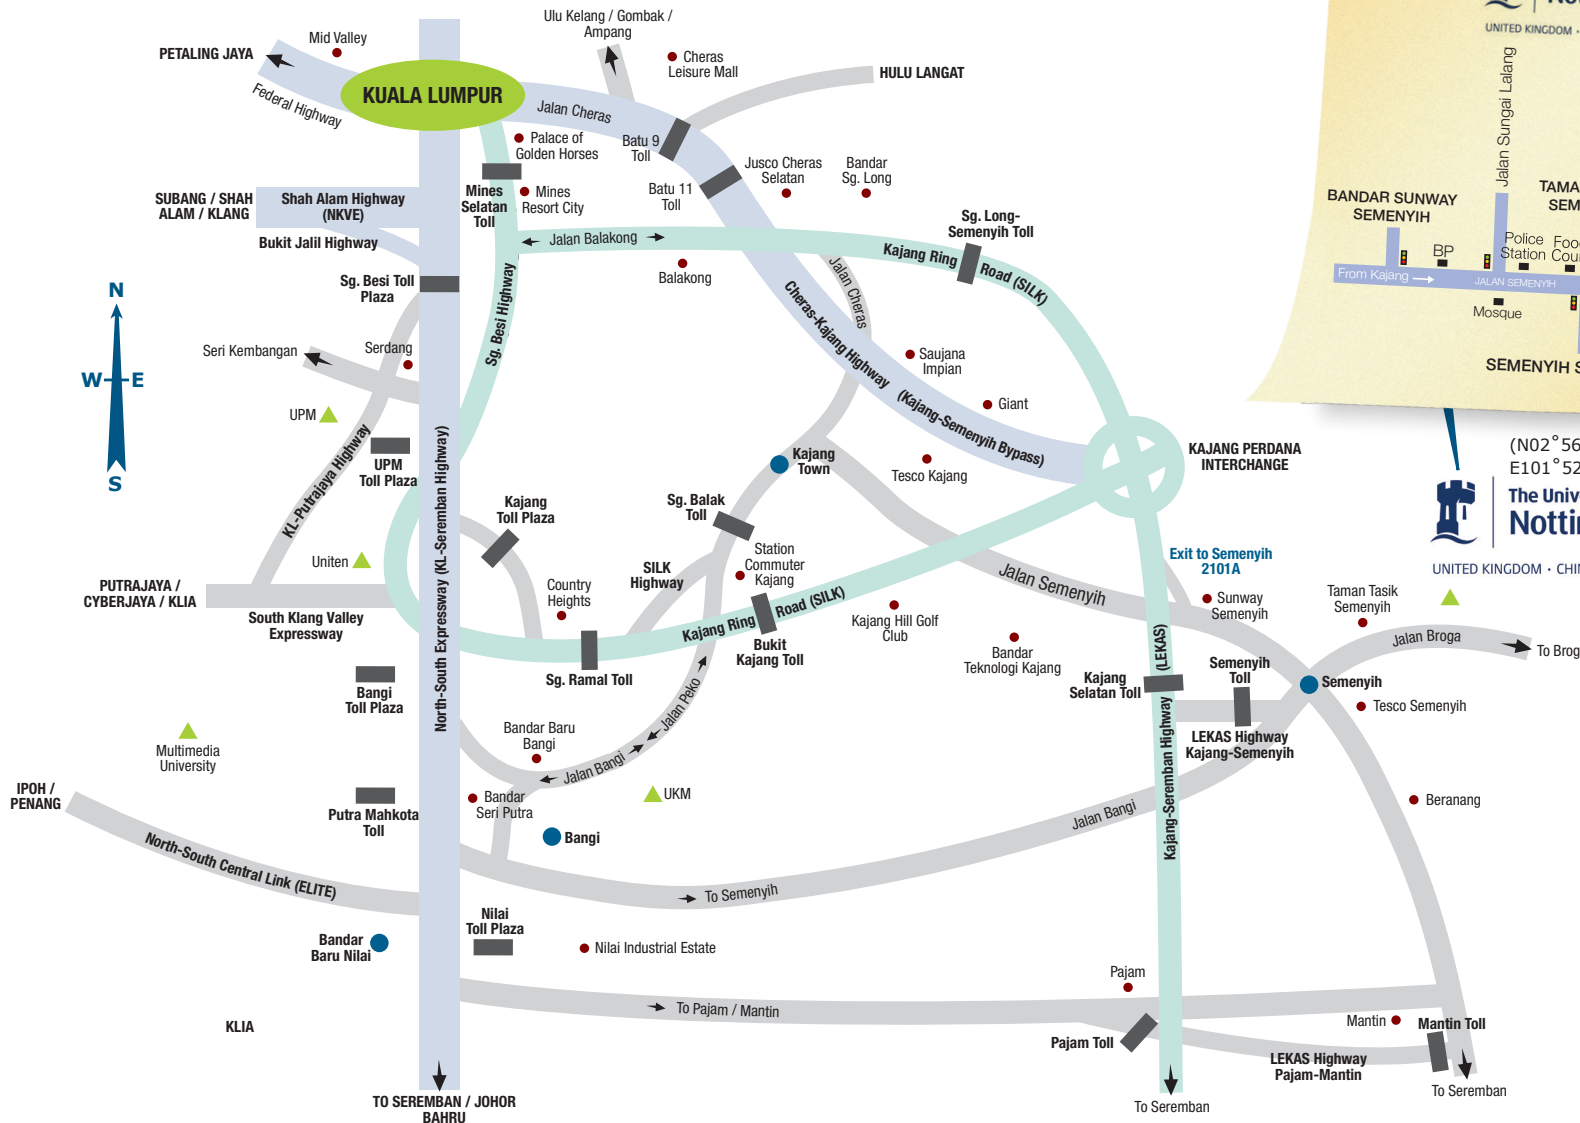

# Map to Semenyih Campus

The University of  
**Nottingham**

UNITED KINGDOM · CHINA · MALAYSIA

(N02° 56.622'  
E101° 52.405')

**The University of Nottingham**

UNITED KINGDOM · CHINA · MALAYSIA