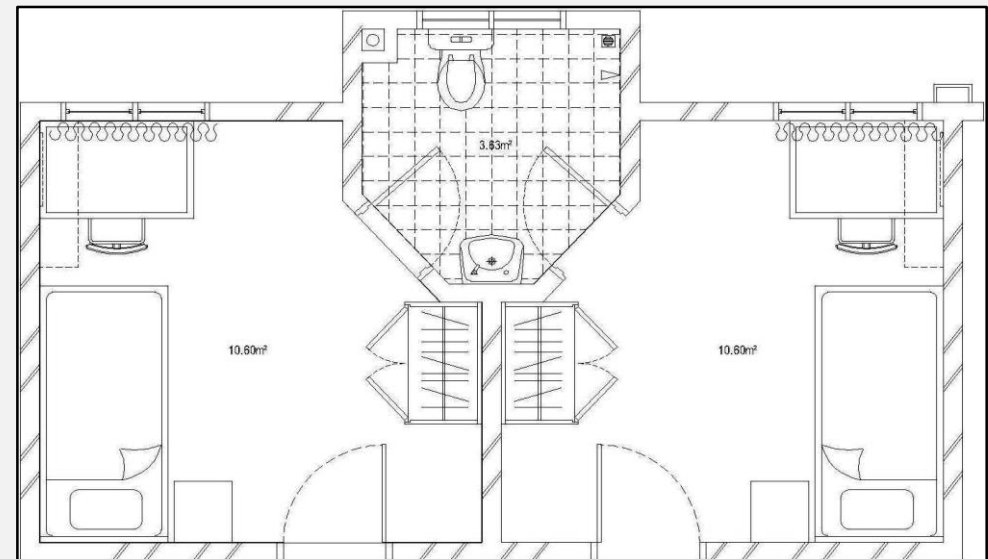

## Student Village North (Block J)

Perhentian, Gemia, Rawa, Lankayan, Mabul and Sipadan

- Deluxe Single Ensuite Bathroom with Air-Condition
- Inclusive of Mini-Fridge in each room.
- Estimated floor area is 15.15 m<sup>2</sup>
- Room Rental is **RM850** per month per person.

## Student Village South (Block I)

Tioman, Langkawi, Redang, Pangkor and Kapas

- Single Ensuite Bathroom with Air-Condition
- Estimated floor area is 13.23 m<sup>2</sup>
- Room Rental is **RM680** per month per person.

## Student Village South (Block I)

Tioman, Langkawi, Redang, Pangkor and Kapas

- Single Shared Ensuite Bathroom with Air-Condition
- Estimated floor area is 12.96 m<sup>2</sup>
- With Air-Con = **RM615** per month per person.
- Without Air-Con = **RM510** per month per person.

## Student Village South (Block I) Pangkor and Kapas

- Single Shared Bathroom 5 Room Flat
- Estimated floor area is 9.49 m<sup>2</sup>
- With Air-Con = **RM585** per month per person.
- Without Air-Con = **RM480** per month per person.