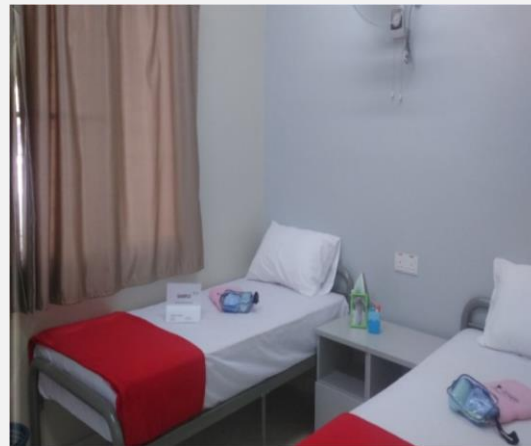

Student Village South (Block I) Tioman, Langkawi and Redang

- Twin Shared in 6 Bedded
- Estimated floor area is 12 m²
- Room Rental = **RM455** per month per person.