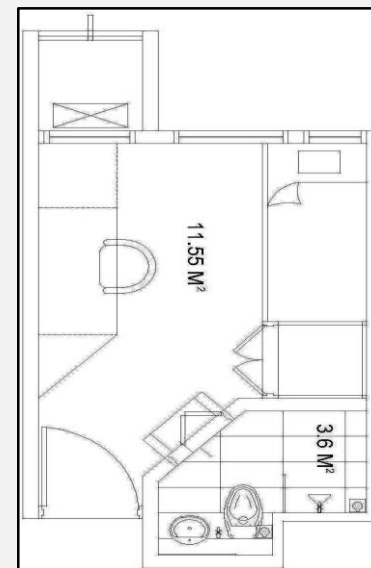

## Student Village North (Block J)

Perhentian, Gemia, Rawa, Lankayan, Mabul and Sipadan

- Deluxe Single Ensuite Bathroom with Air-Condition
- Inclusive of Mini-Fridge in each room.
- Estimated floor area is 15.15 m<sup>2</sup>
- Room Rental is **RM850** per month per person.

## Student Village South (Block I)

Tioman, Langkawi, Redang, Pangkor and Kapas

- Single Ensuite Bathroom with Air-Condition
- Estimated floor area is 13.23 m<sup>2</sup>
- Room Rental is **RM680** per month per person.

## Student Village South (Block I)

Tioman, Langkawi, Redang, Pangkor and Kapas

- Single Shared Ensuite Bathroom with Air-Condition
- Estimated floor area is 12.96 m<sup>2</sup>
- With Air-Con = **RM615** per month per person.
- Without Air-Con = **RM510** per month per person.