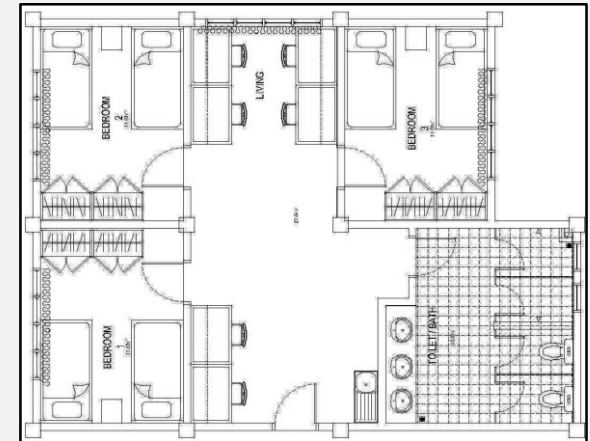

Student Village South (Block I) Tioman, Langkawi and Redang

- Twin Shared in 6 Bedded
- Estimated floor area is 12 m²
- Room Rental = **RM455** per month per person.