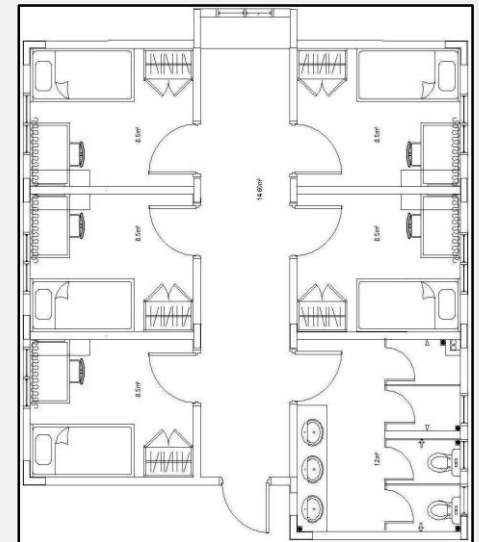

## Student Village North (Block J)

Perhentian, Gemia, Rawa, Lankayan, Mabul and Sipadan

- Deluxe Single Ensuite Bathroom with Air-Condition
- Inclusive of Mini-Fridge in each room.
- Estimated floor area is 15.15 m<sup>2</sup>
- Room Rental is **RM850** per month per person.

## Student Village South (Block I)

Tioman, Langkawi, Redang, Pangkor and Kapas

- Single Ensuite Bathroom with Air-Condition
- Estimated floor area is 13.23 m<sup>2</sup>
- Room Rental is **RM680** per month per person.

## Student Village South (Block I)

Tioman, Langkawi, Redang, Pangkor and Kapas

- Single Shared Ensuite Bathroom with Air-Condition
- Estimated floor area is 12.96 m<sup>2</sup>
- With Air-Con = **RM615** per month per person.
- Without Air-Con = **RM510** per month per person.

## Student Village South (Block I) Pangkor and Kapas

- Single Shared Bathroom 5 Room Flat
- Estimated floor area is 9.49 m<sup>2</sup>
- With Air-Con = **RM585** per month per person.
- Without Air-Con = **RM480** per month per person.