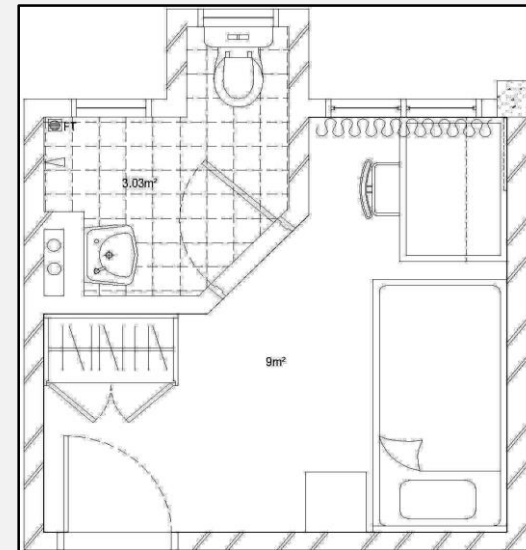

## Student Village North (Block J)

Perhentian, Gemia, Rawa, Lankayan, Mabul and Sipadan

- Deluxe Single Ensuite Bathroom with Air-Condition
- Inclusive of Mini-Fridge in each room.
- Estimated floor area is 15.15 m<sup>2</sup>
- Room Rental is **RM850** per month per person.

## Student Village South (Block I)

Tioman, Langkawi, Redang, Pangkor and Kapas

- Single Ensuite Bathroom with Air-Condition
- Estimated floor area is 13.23 m<sup>2</sup>
- Room Rental is **RM680** per month per person.

## Student Village South (Block I)

Tioman, Langkawi, Redang, Pangkor and Kapas

- Single Shared Ensuite Bathroom with Air-Condition
- Estimated floor area is 12.96 m<sup>2</sup>
- With Air-Con = **RM615** per month per person.
- Without Air-Con = **RM510** per month per person.

## Student Village South (Block I) Pangkor and Kapas

- Single Shared Bathroom 5 Room Flat
- Estimated floor area is 9.49 m<sup>2</sup>
- With Air-Con = **RM585** per month per person.
- Without Air-Con = **RM480** per month per person.