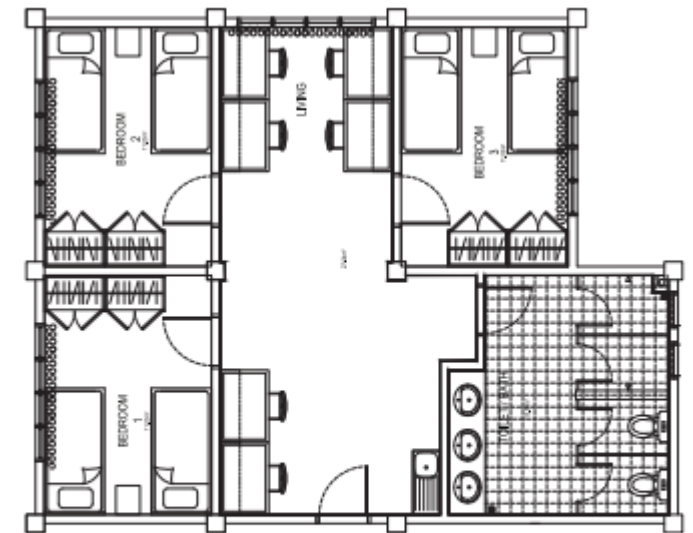

# SSB A/C & SSB

Room Type	Location	Room Rates (Per Month)	Note
Single Room in 5 Rooms Flat, Shared Bathroom, A/C	Pangkor (I4) and Kapas (I5)	RM585	5 residents sharing bathroom
Single Room in 5 Rooms Flat, Shared Bathroom		RM480	

# TWIN

Room Type	Location	Room Rates (Per Month)	Note
Twin Shared Room in 3 Rooms Flat, Shared Bathroom	Tioman (I1), Langkawi (I2), Redang (I3)	RM455	No AC, has a balcony, 2 person in one room

TWIN

\*Floor Area : 12 m<sup>2</sup> / 129 sf<sup>2</sup>