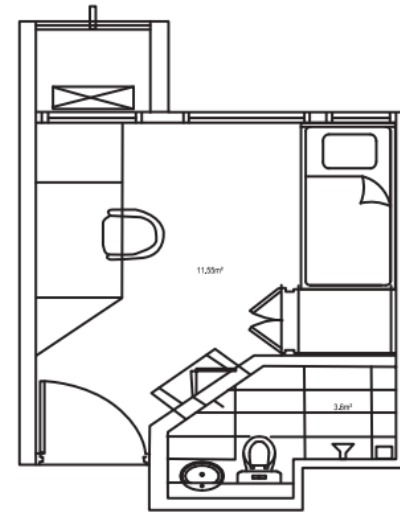

SDSEB A/C

\*Floor Area : 15 m<sup>2</sup>/163 sf<sup>2</sup>

(For illustration purposes only. The actual room may be different from the pictures shown)

# DSEB A/C

Room Type	Location	Room Rates (Per Month)	Note
Deluxe Single Ensuite Bathroom, A/C	Gemia (J5), Rawa (J4)	RM750	Includes mini fridge

DSEB A/C

\*Floor Area : 15 m<sup>2</sup>/163 sf<sup>2</sup>

(For illustration purposes only. The actual room may be different from the pictures shown)