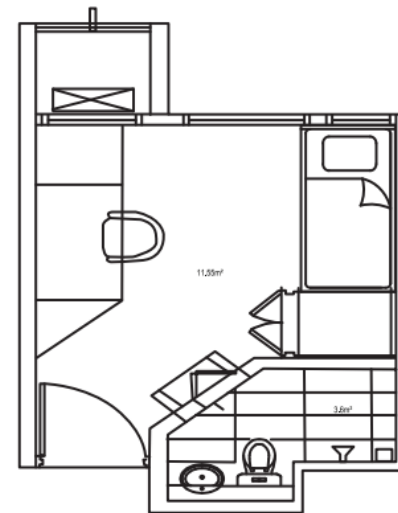

# SDSEB A/C

Room Type	Location	Room Rates (Per Month)	Note
Super Deluxe Single Ensuite Bathroom, A/C	Perhentian (J6) & Lankayan (J3) Sipadan (J1) & Mabul (J2) – Upcoming in December 2024	RM1000	Includes mini fridge

SDSEB A/C

\*Floor Area : 15 m<sup>2</sup>/163 sf<sup>2</sup>

(For illustration purposes only. The actual room may be different from the pictures shown)

# DSEB A/C

Room Type	Location	Room Rates (Per Month)	Note
Deluxe Single Ensuite Bathroom, A/C	Gemia (J5), Rawa (J4)	RM750	Includes mini fridge

DSEB A/C

\*Floor Area : 15 m<sup>2</sup>/163 sf<sup>2</sup>

(For illustration purposes only. The actual room may be different from the pictures shown)