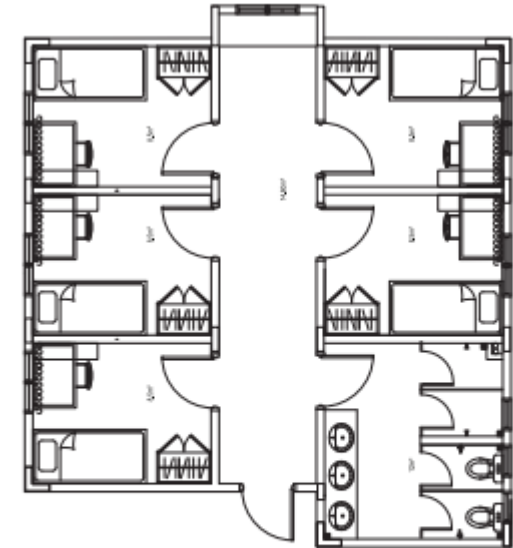

SSB A/C & SSB

Room Type	Location	Room Rates (Per Month)	Note
Single Room in 5 Rooms Flat, Shared Bathroom, A/C	Pangkor (I4) and Kapas (I5)	RM585	5 residents sharing bathroom
Single Room in 5 Rooms Flat, Shared Bathroom		RM480	

SSB A/C and SSB
*Floor Area : 9.5 m²/102 sf²

(For illustration purposes only. The actual room may be different from the pictures shown)