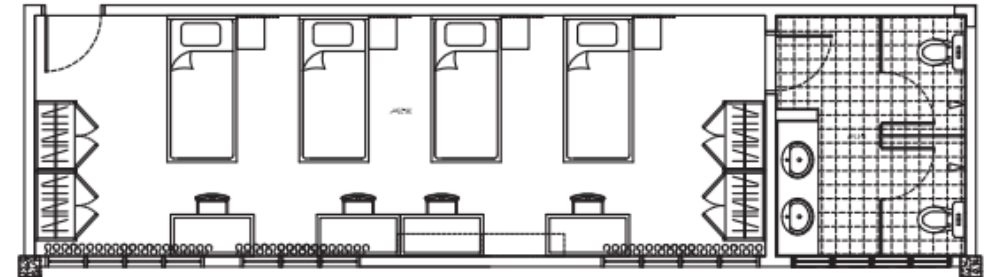

(For illustration purposes only. The actual room may be different from the pictures shown)

# FSB

Room Type	Location	Room Rates (Per Month)	Note
Four Shared Room, Shared Bathroom	Tioman (I1), Langkawi (I2), Redang (I3)	RM395	No AC, 4 residents in one room

QUAD

\*Floor Area : 48 m<sup>2</sup>/519 sf<sup>2</sup>

\*Room dimensions stated are approximate.

(For illustration purposes only. The actual room may be different from the pictures shown)