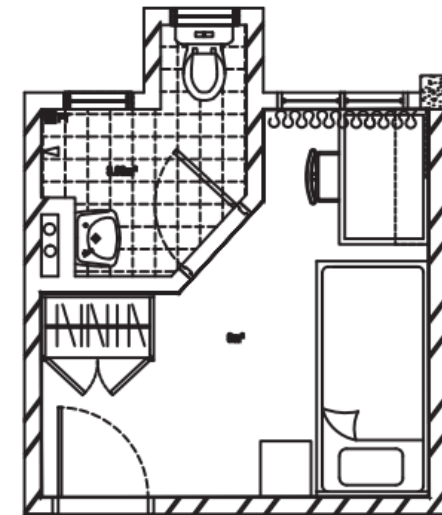

SDSEB A/C

\*Floor Area : 15 m<sup>2</sup>/163 sf<sup>2</sup>

(For illustration purposes only. The actual room may be different from the pictures shown)

# DSEB A/C

Room Type	Location	Room Rates (Per Month)	Note
Deluxe Single Ensuite Bathroom, A/C	Gemia (J5), Rawa (J4)	RM750	Includes mini fridge

DSEB A/C

\*Floor Area : 15 m<sup>2</sup>/163 sf<sup>2</sup>

(For illustration purposes only. The actual room may be different from the pictures shown)

# SEB A/C

Room Type	Location	Room Rates (Per Month)	Note
Single Room with Ensuite Bathroom, A/C	Tioman (I1), Langkawi (I2), Redang (I3), Pangkor (I4) and Kapas (I5)	RM680	Shared fridge, individual bathroom