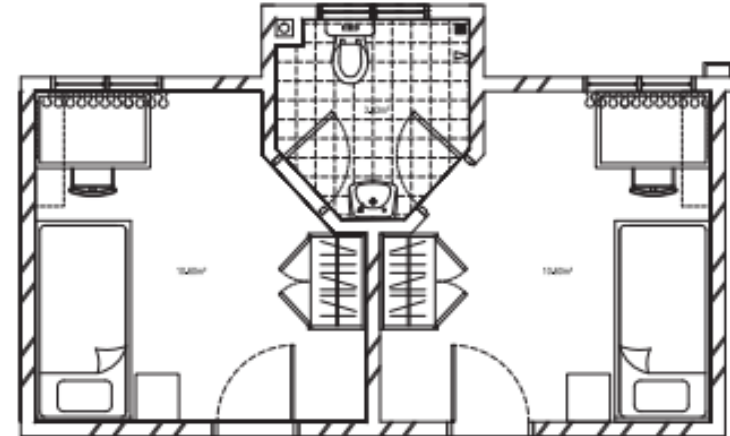

SSEB A/C & SSEB

Room Type	Location	Room Rates (Per Month)	Note
Single Room with Shared Ensuite Bathroom, A/C	Tioman (I1), Redang (I3), Pangkor (I4) and Kapas (I5)	RM615	2 residents sharing bathroom
Single Room with Shared Ensuite Bathroom	Tioman (I1), Langkawi (I2), Redang (I3),	RM510	

SSEB A/C and SSEB
*Floor Area : 13 m²/140 sf²

(For illustration purposes only. The actual room may be different from the pictures shown)